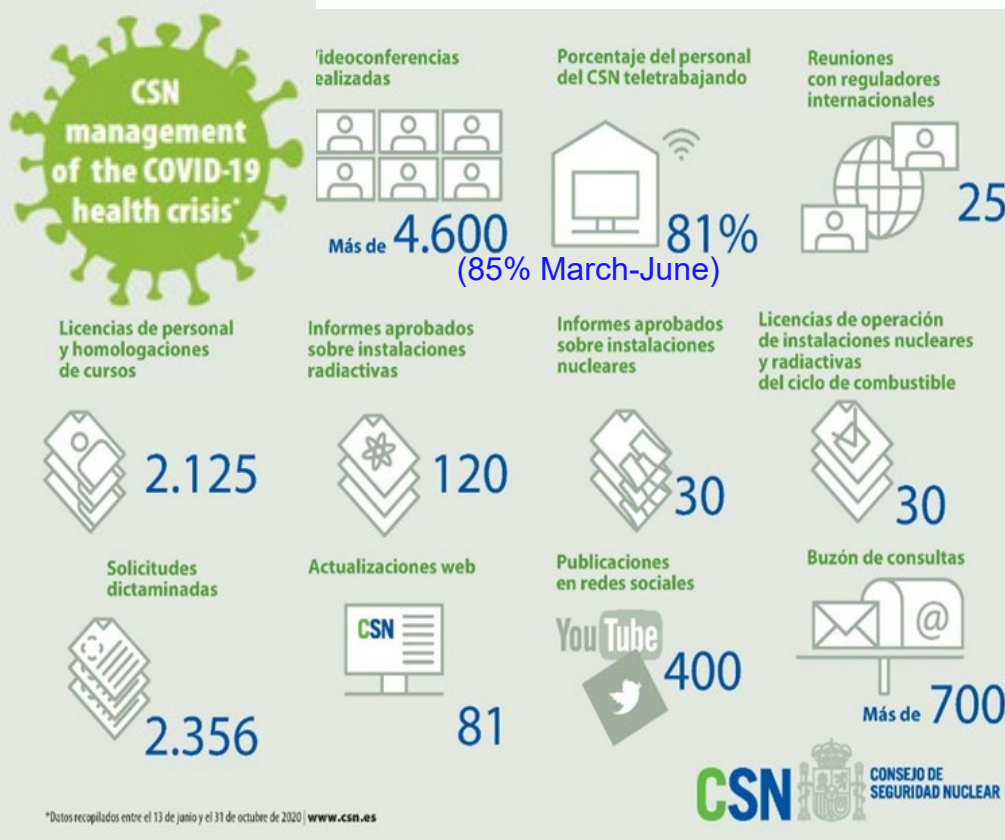

3 CSN ACTION PLAN. SOME FIGURES AND REMARKS

PLAN OUTCOMES AND REMARKS

- Plan developed up to 12th June, 2020
- Successful based plan, in great part, on the efforts and consciousness of the whole members of the organization.
- The CSN was ready for a fast adaptation to the arising situation. Nevertheless, the plan implementation have been useful to identify future improvements (eg. communications and prioritization).
- The CSN plan contributed to reasonably warrant the country safe nuclear power supply and global sanitary capability. No relevant service was stopped.
- CSN could perform the assigned functions in pandemic conditions, beyond the *planned period*,

Figure summarizes the activity of year 2020 between June 13th and October 11th. **CSN Annual Report**
<https://www.csn.es/documents/10182/13529/Informe%20annual%202020>